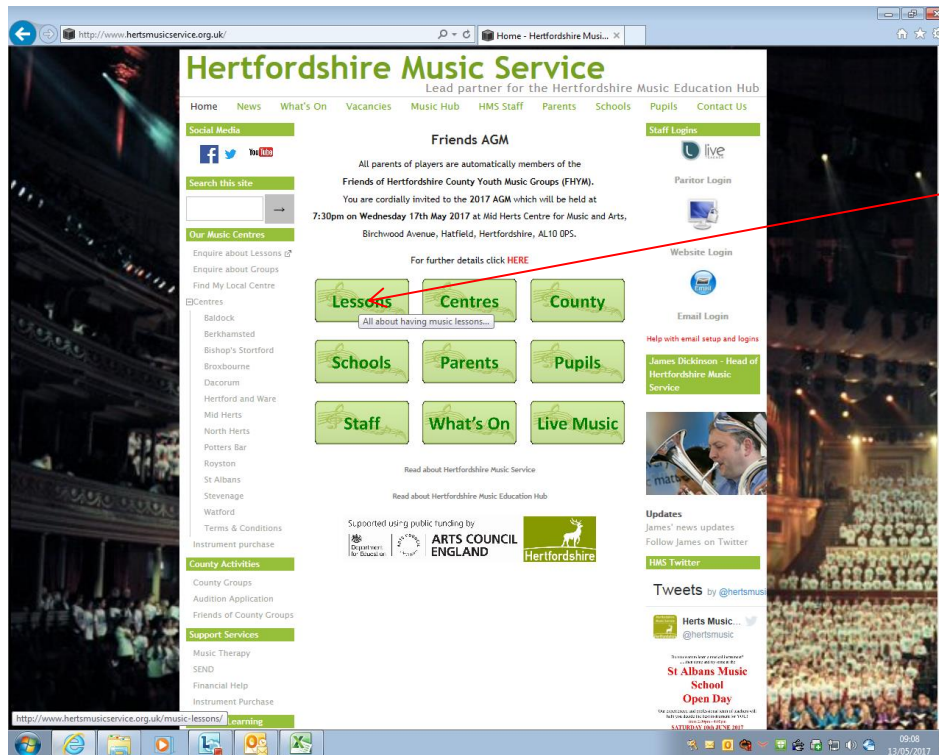

HOW TO APPLY FOR LESSONS AT ST MARY'S CATHOLIC PRIMARY SCHOOL

Go to <http://www.hertsmusicservice.org.uk/>

Click on Lessons:

Click on 'here'

Create an account. Your application will be received and processed.