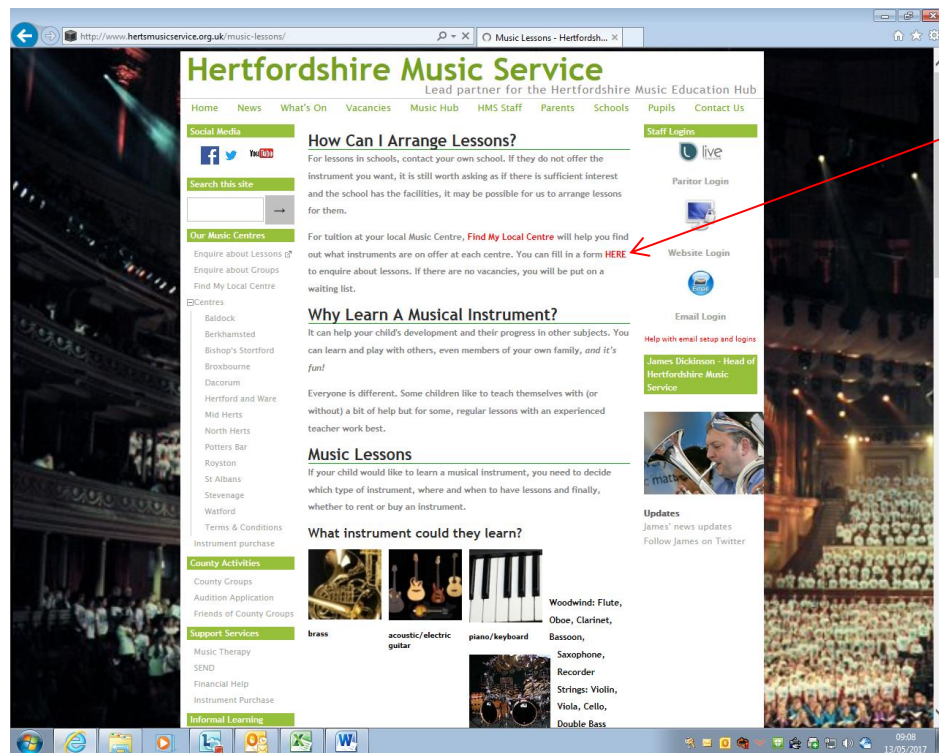

HOW TO APPLY FOR LESSONS AT ST MARY'S CATHOLIC PRIMARY SCHOOL

Go to <http://www.hertsmusicservice.org.uk/>

Click on Lessons:

Click on 'here'

Create an account. Your application will be received and processed.