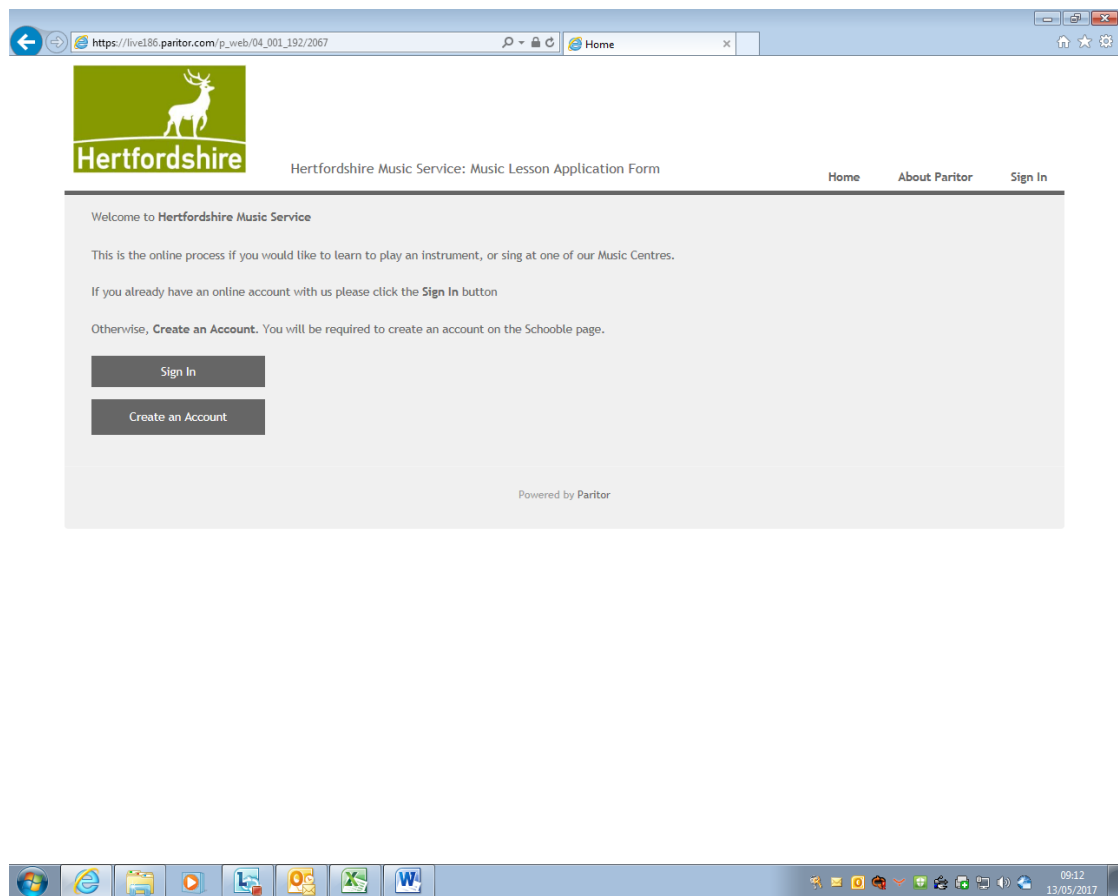

**Please choose the option to have lessons at
ST MARY'S CATHOLIC PRIMARY SCHOOL**

LESSONS ARE ADMINISTERED BY HERTFORDSHIRE MUSIC SERVICE

IF YOU HAVE ANY QUERIES PLEASE EMAIL

SCHOOLSDIRECTINVOICING@HERTFORDSHIRE.GOV.UK